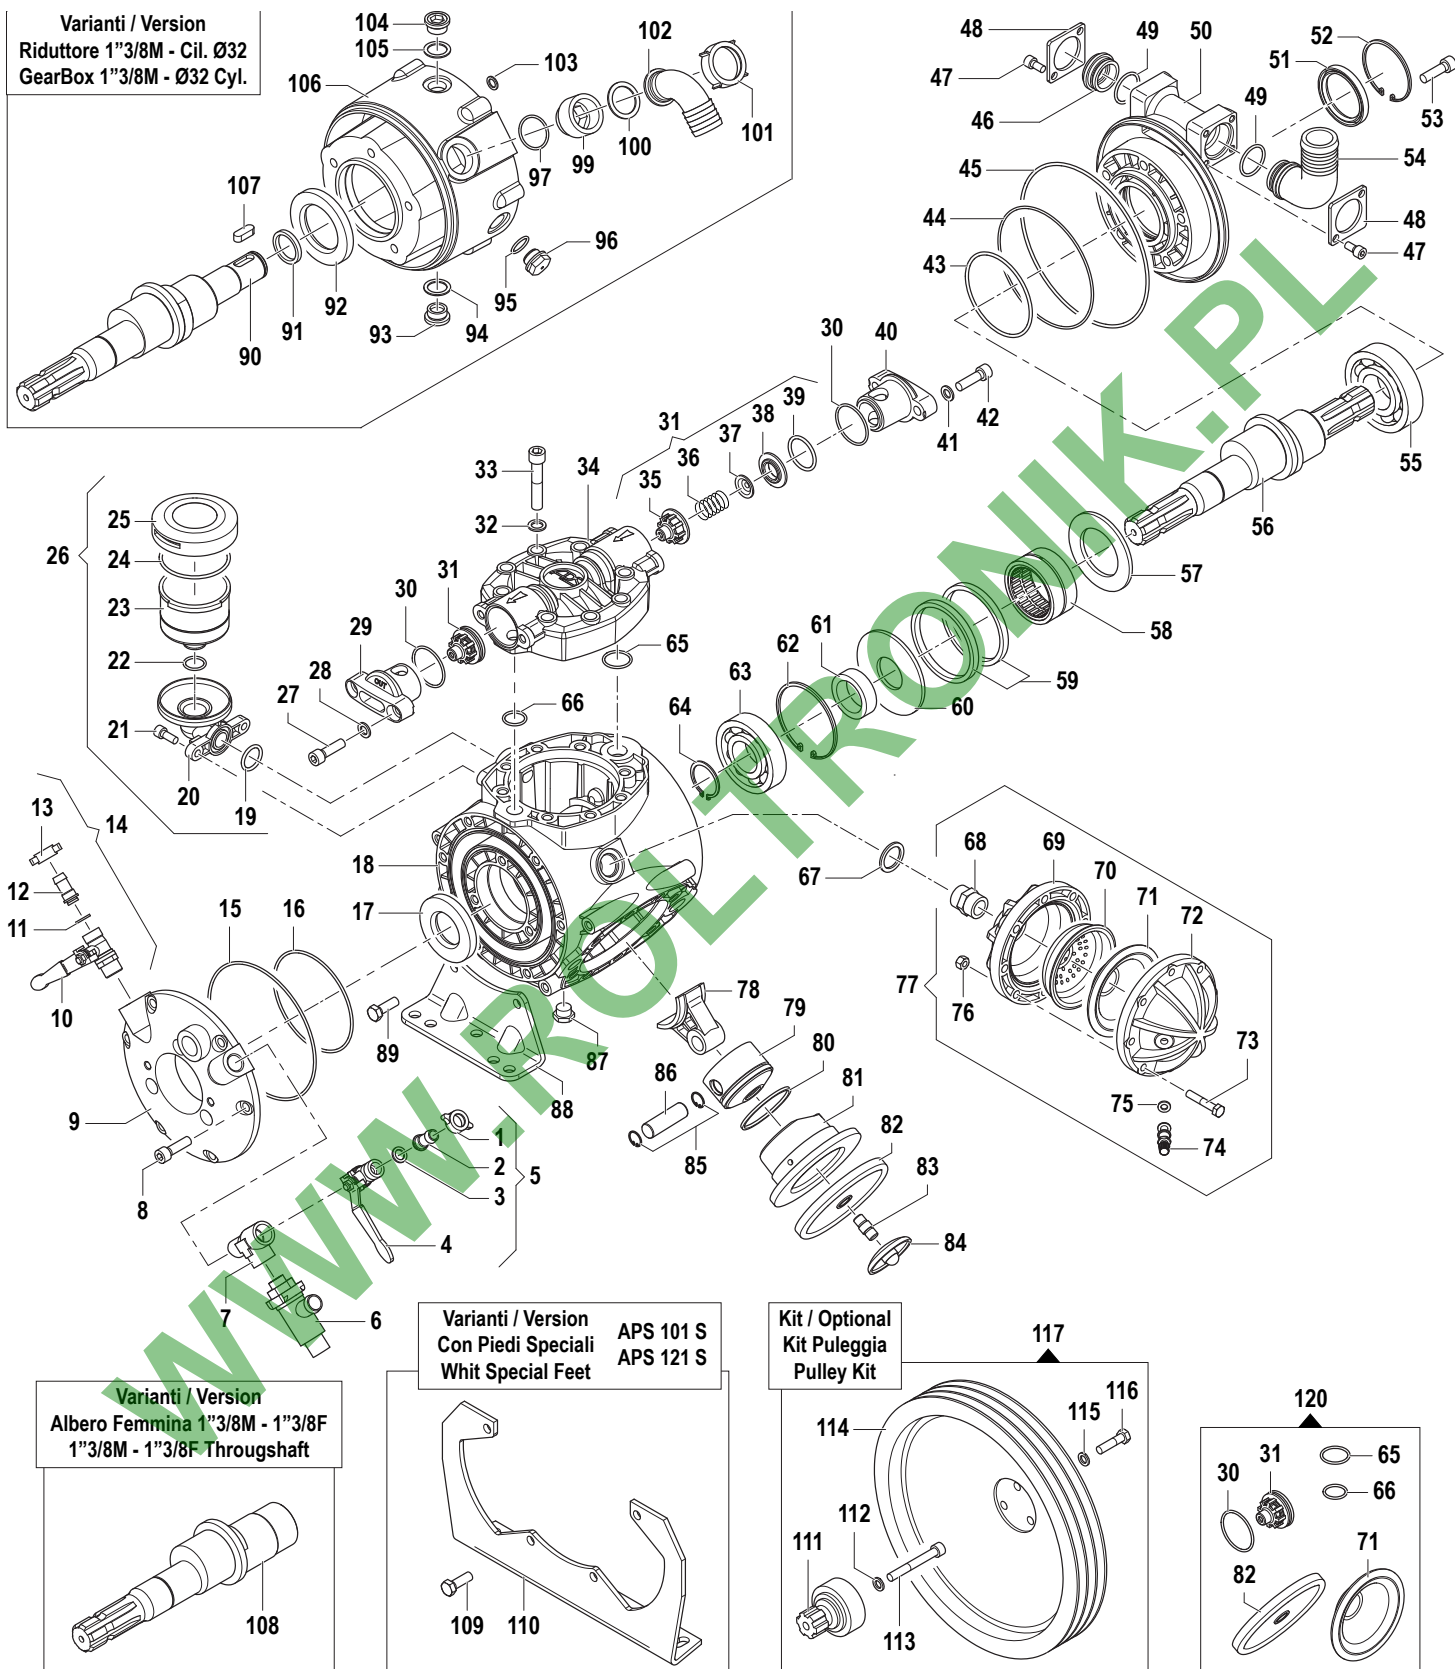

APS Series

Pompe a Membrana - Diaphragm Pumps

APS 101 - APS 121

550 RPM

Pompa Base
Standard Pump

Albero Passante 1"3/8 M-M
1"3/8 M-M Throughshaft